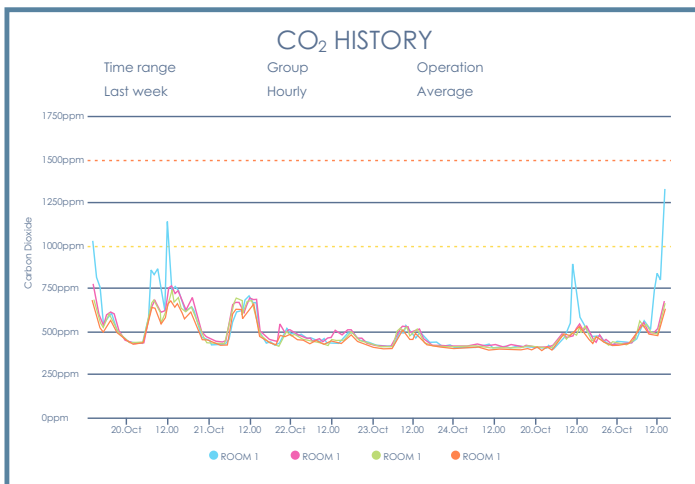

Indoor air quality monitoring system

How safe is the air quality within your indoor space?

FEATURES

- Real time indoor air quality readings
- CO₂, temperature and relative humidity reading displayed locally
- Simple installation for new and existing buildings
- Historical data recording via the cloud
- Immediate alerts via SMS and email
- Remote login to the cloud from any internet location
- IOS and Android phone app
- 24/7 remote access to secure and safe data
- Elegant and robust design suitable for indoor applications
- Available in wired or wireless options

The measurement of Carbon Dioxide (CO₂) levels within a room is a proven and effective method for assessing the fresh air movement within an occupied space. High CO₂ levels suggest limited fresh air movement and in

turn increased risk of infection from airborne viruses like Covid-19 and Influenza. When combined with ventilation systems, the monitoring of CO₂ levels will reduce the risk of infection from airborne viruses.

Get control of the CO₂ levels within your environment

Indoor air quality, time for a rethink...

Never has indoor air quality been such an important issue. Monitoring of CO₂ levels is a proven method for measuring indoor air quality.