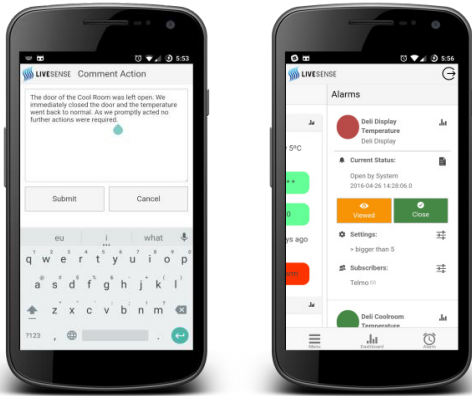

Indoor air quality monitoring system

How safe is the air quality within your indoor space?

FEATURES

- Real time indoor air quality readings
- CO₂, temperature and relative humidity reading displayed locally
- Simple installation for new and existing buildings
- Historical data recording via the cloud
- Immediate alerts via SMS and email
- Remote login to the cloud from any internet location
- IOS and Android phone app
- 24/7 remote access to secure and safe data
- Elegant and robust design suitable for indoor applications
- Available in wired or wireless options

The measurement of Carbon Dioxide (CO₂) levels within a room is a proven and effective method for assessing the fresh air movement within an occupied space. High CO₂ levels suggest limited fresh air movement and in

turn increased risk of infection from airborne viruses like Covid-19 and Influenza. When combined with ventilation systems, the monitoring of CO₂ levels will reduce the risk of infection from airborne viruses.

Get control of the CO₂ levels within your environment

Indoor air quality, time for a rethink...

Never has indoor air quality been such an important issue. Monitoring of CO₂ levels is a proven method for measuring indoor air quality.